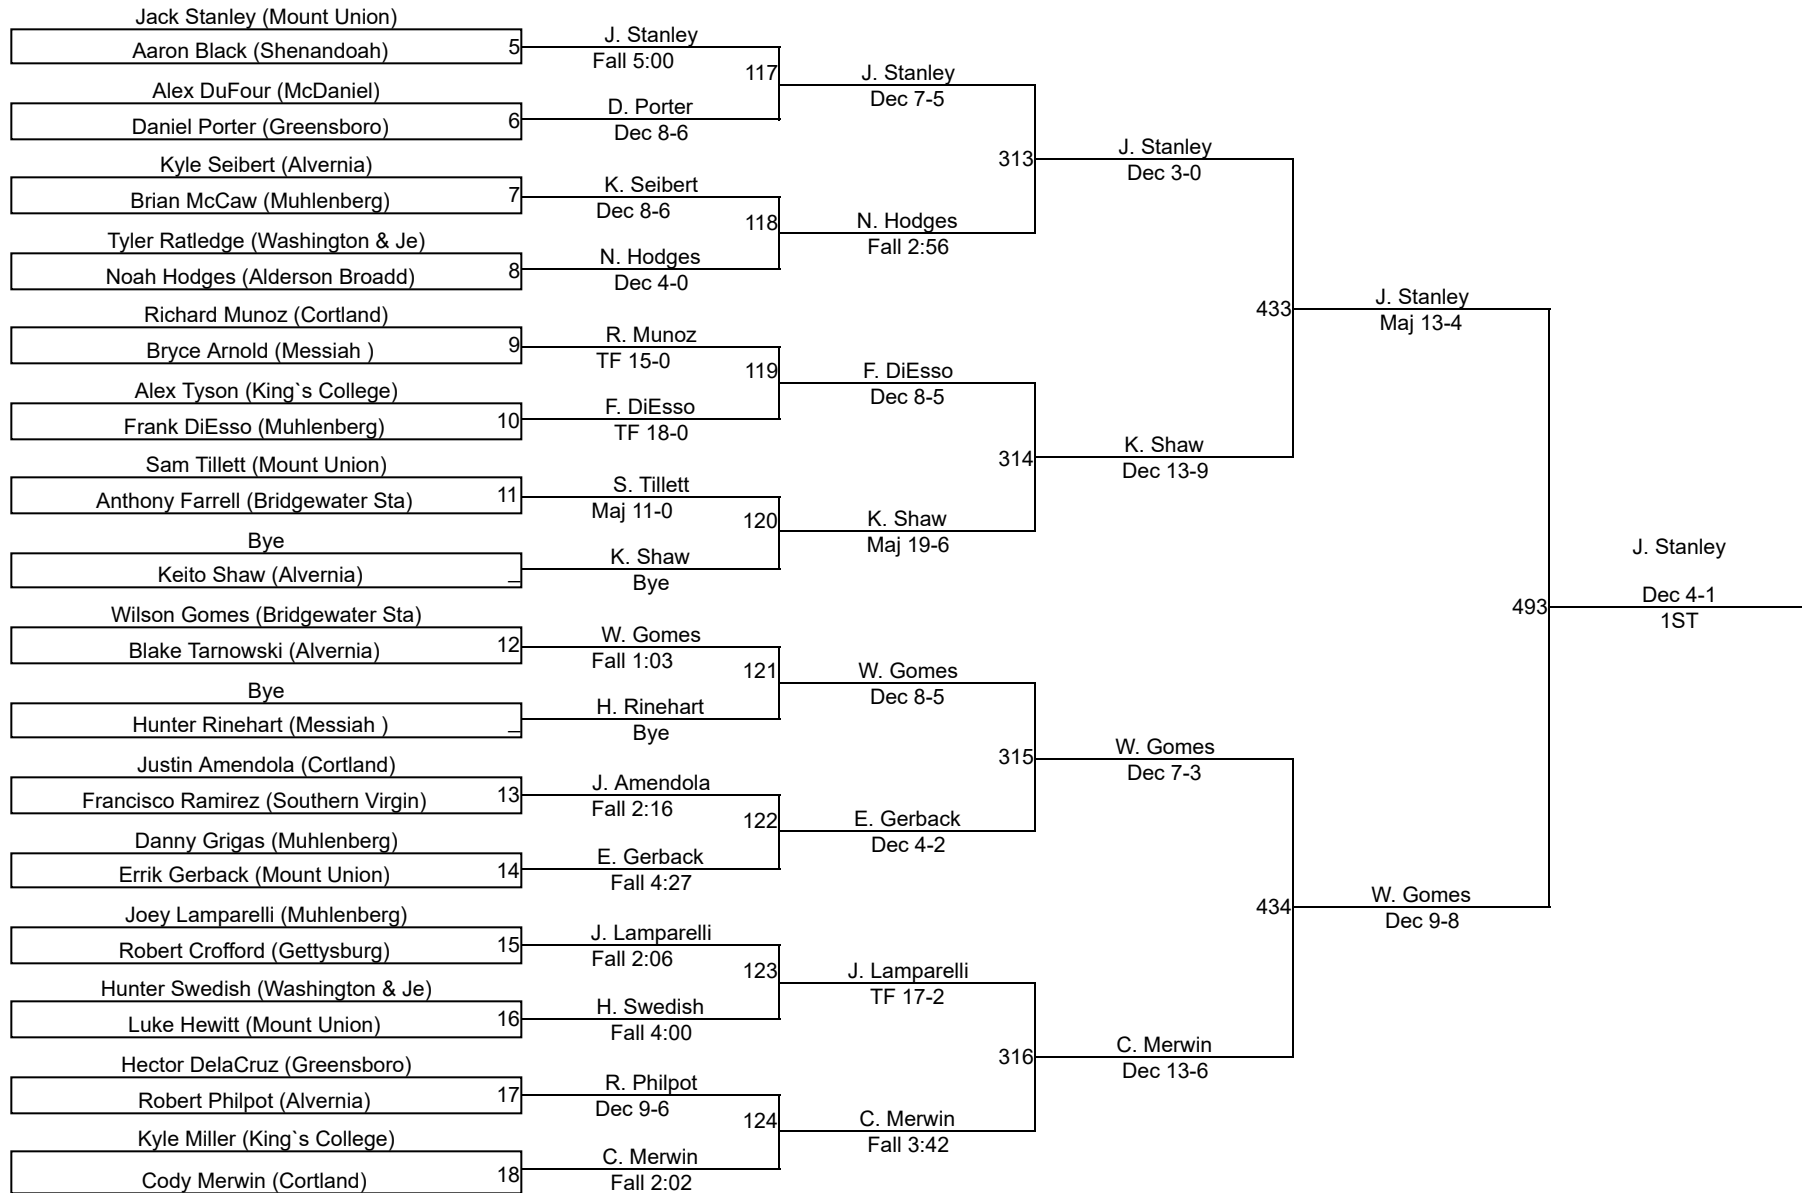

Team Scores

Printed on 12/04/2021 01:03 p.m.

	Team	Abbr	Score
1	Muhlenberg	Muhl	147.5
2	Messiah	Mess	138.0
3	Mount Union	MtU	137.5
4	Alvernia	Alv	135.5
5	Cortland	Cort	132.0
6	McDaniel	McD	125.5
7	Alderson Broaddus	AB	88.0
8	Gettysburg	Gett	78.0
9	Southern Virginia	SV	67.5
10	Bridgewater State	BSU	50.0
11	Greensboro	Gree	44.0
12	Washington & Jefferson	W&J	39.5
13	King`s College	KC	38.0
14	Shenandoah	Shen	27.5
15	Waynesburg	WAYN	21.0
16	Penn State Mt Alto	PSMA	17.5
17	Thaddeus Stevens	Thad	2.0

Messiah Petrofes Invite

Invitational 125